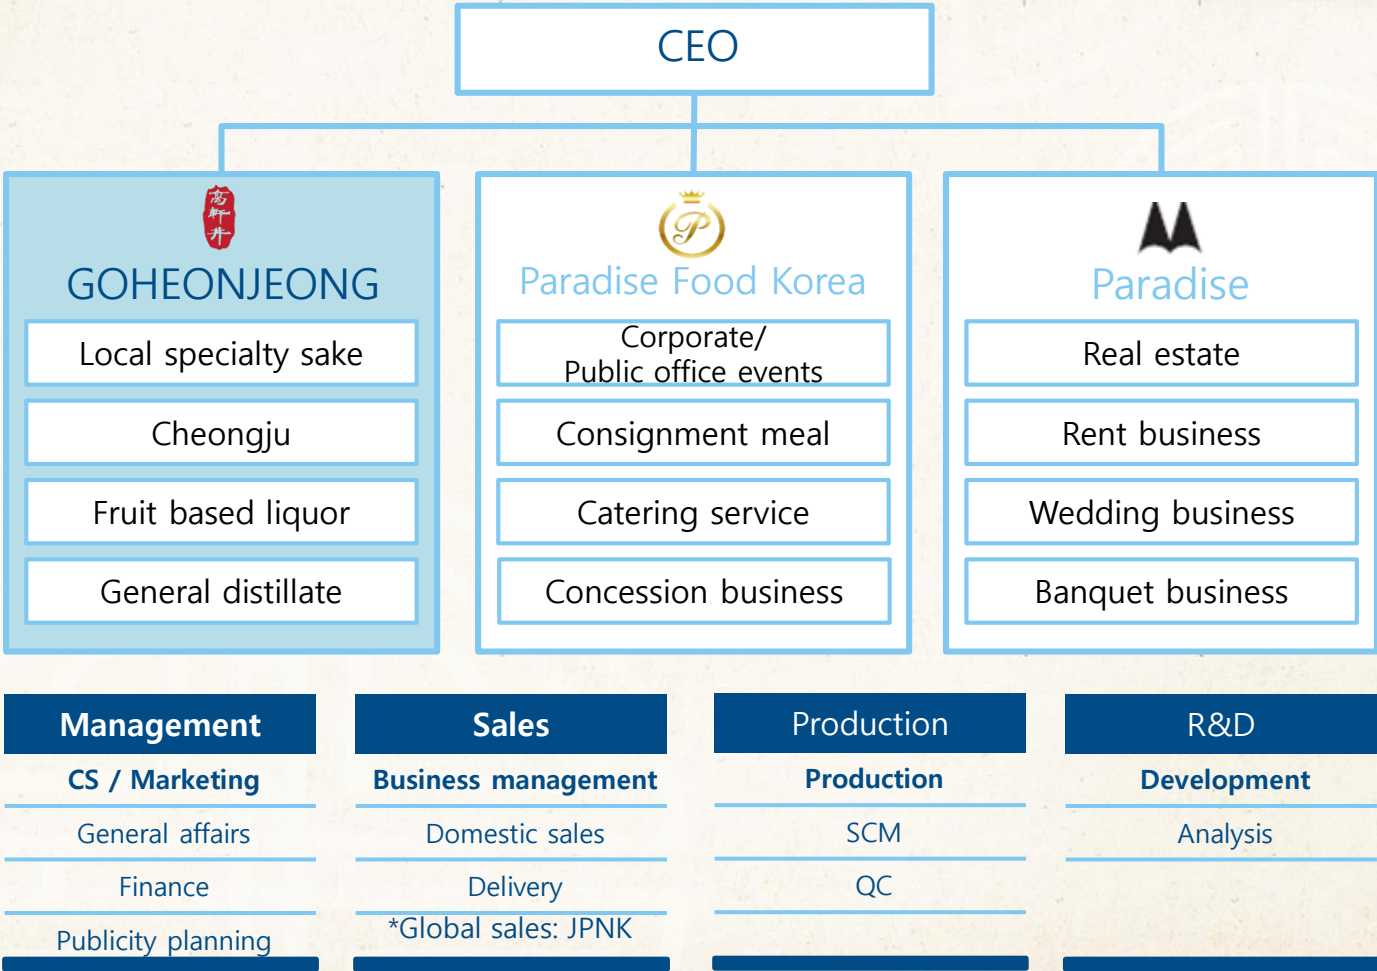

Group Map

Management

CS / Marketing

General affairs

Finance

Publicity planning

Sales

Business management

Domestic sales

Delivery

*Global sales: JPNK

Production

Production

SCM

QC

R&D

Development

Analysis